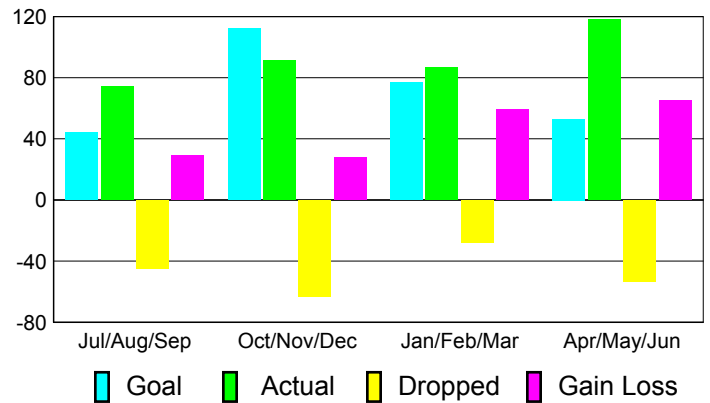

### YTD Status Quo Clubs 2010-2011

Status Quo Clubs Compared to Status Quo Members

## MEMBERSHIP

**Membership Results**  
2010-2011

**Membership**  
2009-2010

Month	Net Memb Goal	Actual New Memb	Actual Dropped Memb	Gain/Loss of Memb	Gain/Loss of Memb
Jul/Aug/Sep	44	74	-45	29	-8
Oct/Nov/Dec	112	91	-63	28	46
Jan/Feb/Mar	77	87	-28	59	10
Apr/May/June	53	118	-53	65	16
<b>Totals</b>	<b>286</b>	<b>370</b>	<b>-189</b>	<b>181</b>	<b>64</b>

### Membership Results 2010-2011

Goal, New, Dropped, Gain/Loss

### Comparison of Membership Gain/Loss

Current Year Compared to the Previous Year