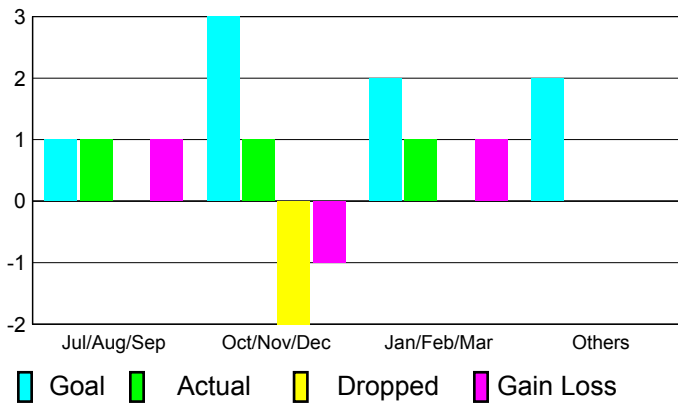

## CLUBS

**Club Results**  
2010-2011

**Clubs**  
2009-2010

Month	New Club Goal	Actual New Clubs	Actual Dropped Clubs	Gain/Loss of Clubs	Gain/Loss of Clubs
Jul/Aug/Sep	1	1	0	1	0
Oct/Nov/Dec	3	1	-2	-1	0
Jan/Feb/Mar	2	1	0	1	1
Apr/May/June	2	0	0	0	0
<b>Totals</b>	<b>8</b>	<b>3</b>	<b>-2</b>	<b>1</b>	<b>1</b>

### Club Results 2010-2011

Goal, New, Dropped, Gain/Loss

### Comparison of Club Gain/Loss

Current Year Compared to the Previous Year